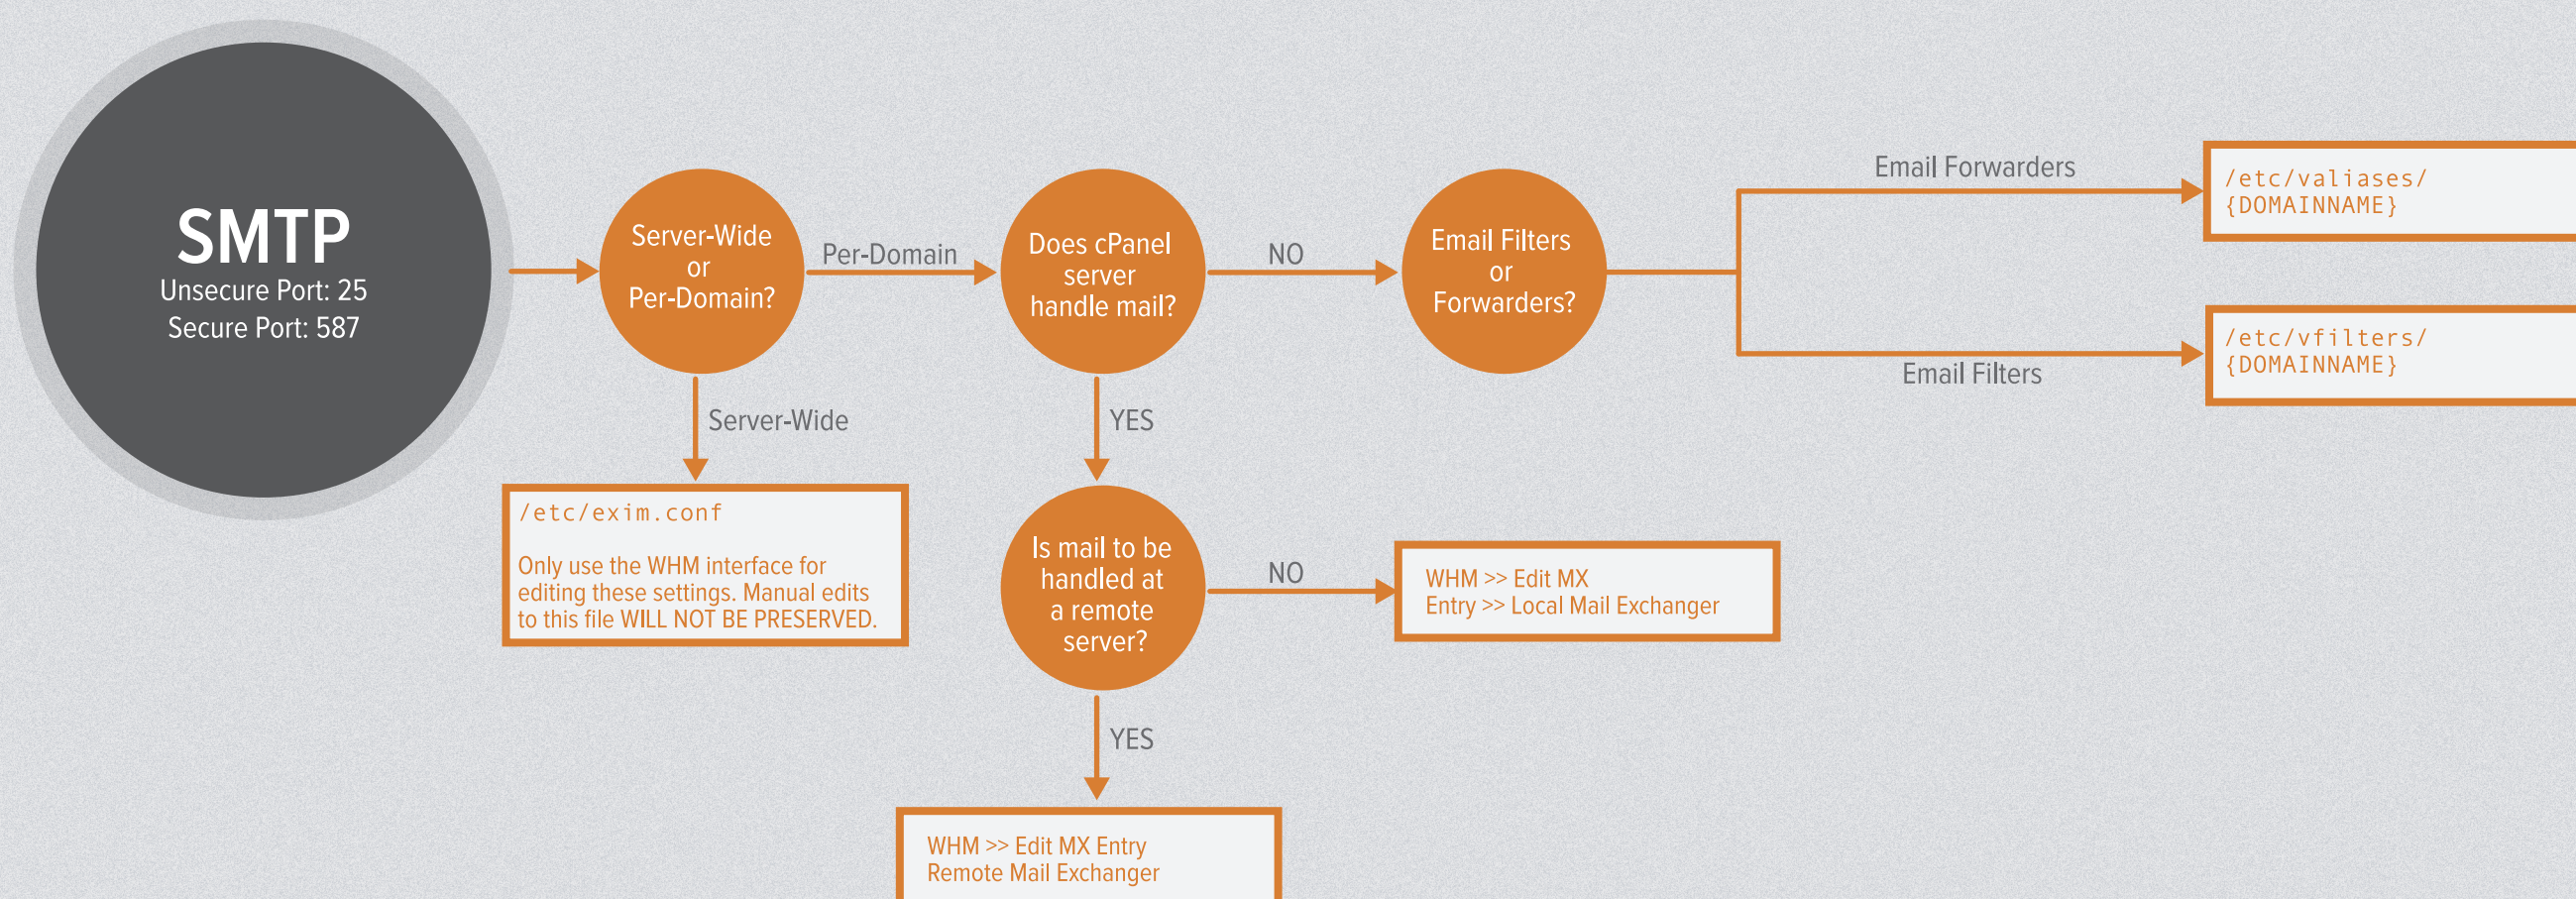

CONFIGURATION FLOW CHART

cPanel & WHM Version 11.38

Directory Level PHP Configuration for Apache

PHP Environment Type	DSO	suPHP	CGI	FastCGI
Customizable via php.ini?	Yes	Yes	Yes	Yes
php.ini must contain full PHP configuration?	No	No	Yes	Yes
Customizable via .htaccess without htscanner?	Yes	No	No	No