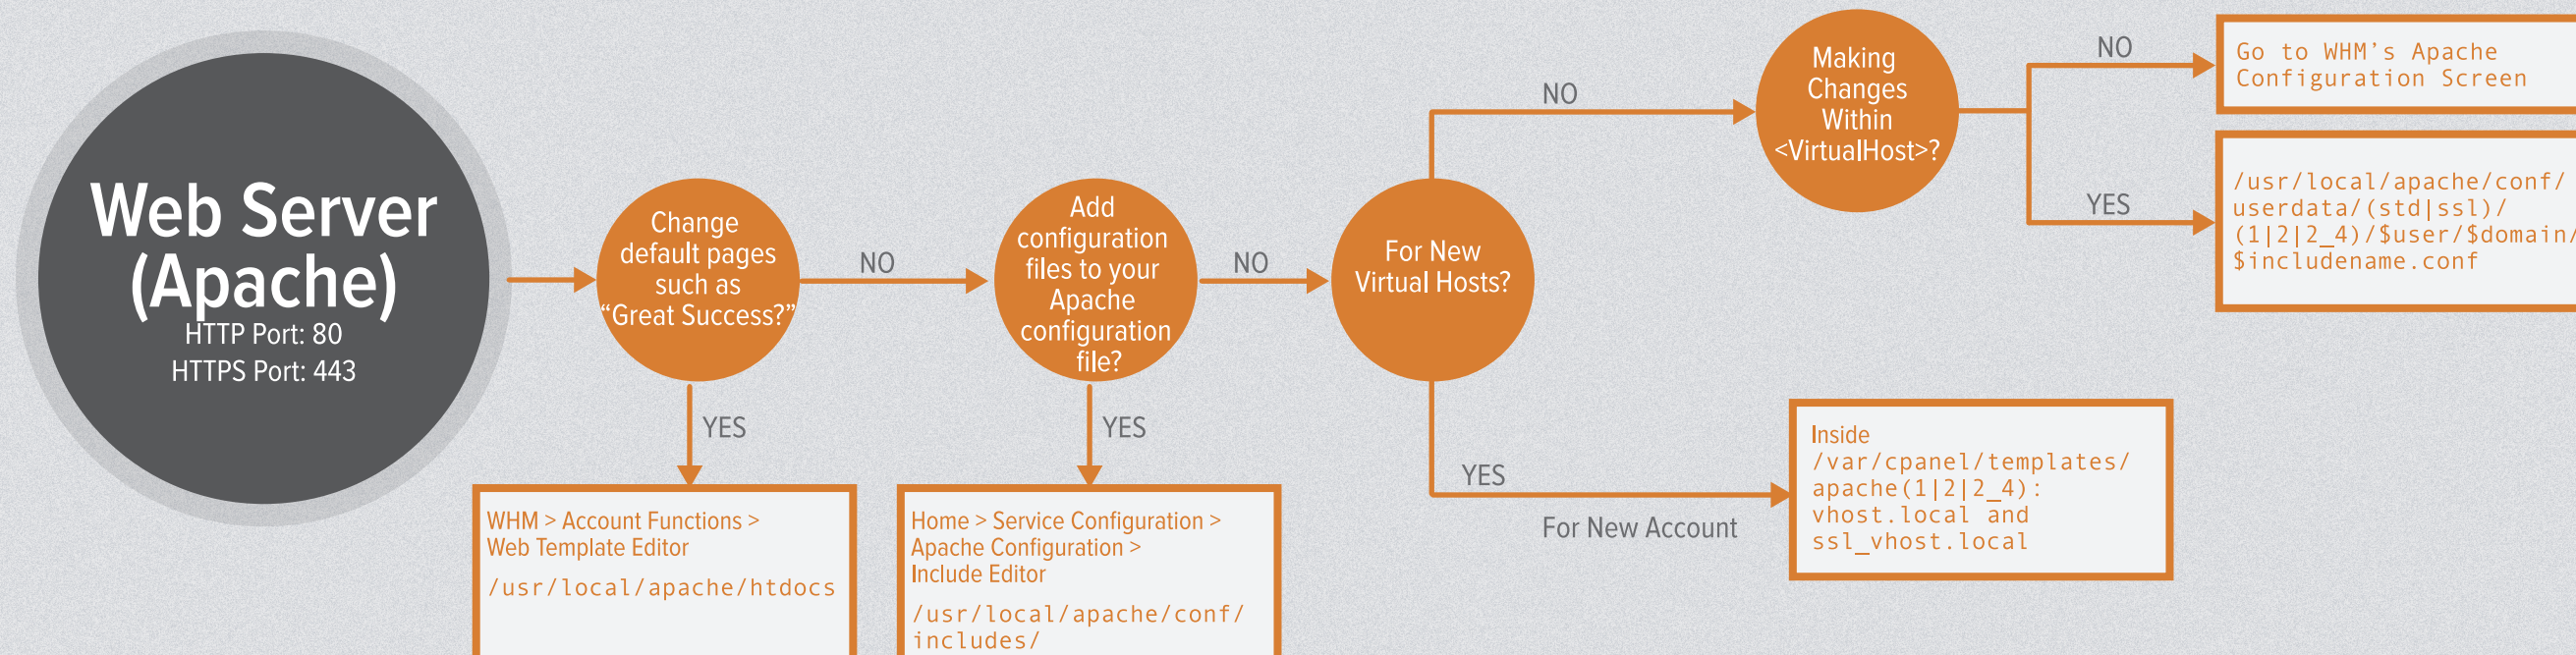

CONFIGURATION FLOW CHART

cPanel & WHM Version 11.38

Directory Level PHP Configuration for Apache

PHP Environment Type	DSO	suPHP	CGI	FastCGI
Customizable via php.ini?	Yes	Yes	Yes	Yes
php.ini must contain full PHP configuration?	No	No	Yes	Yes
Customizable via .htaccess without htscanner?	Yes	No	No	No