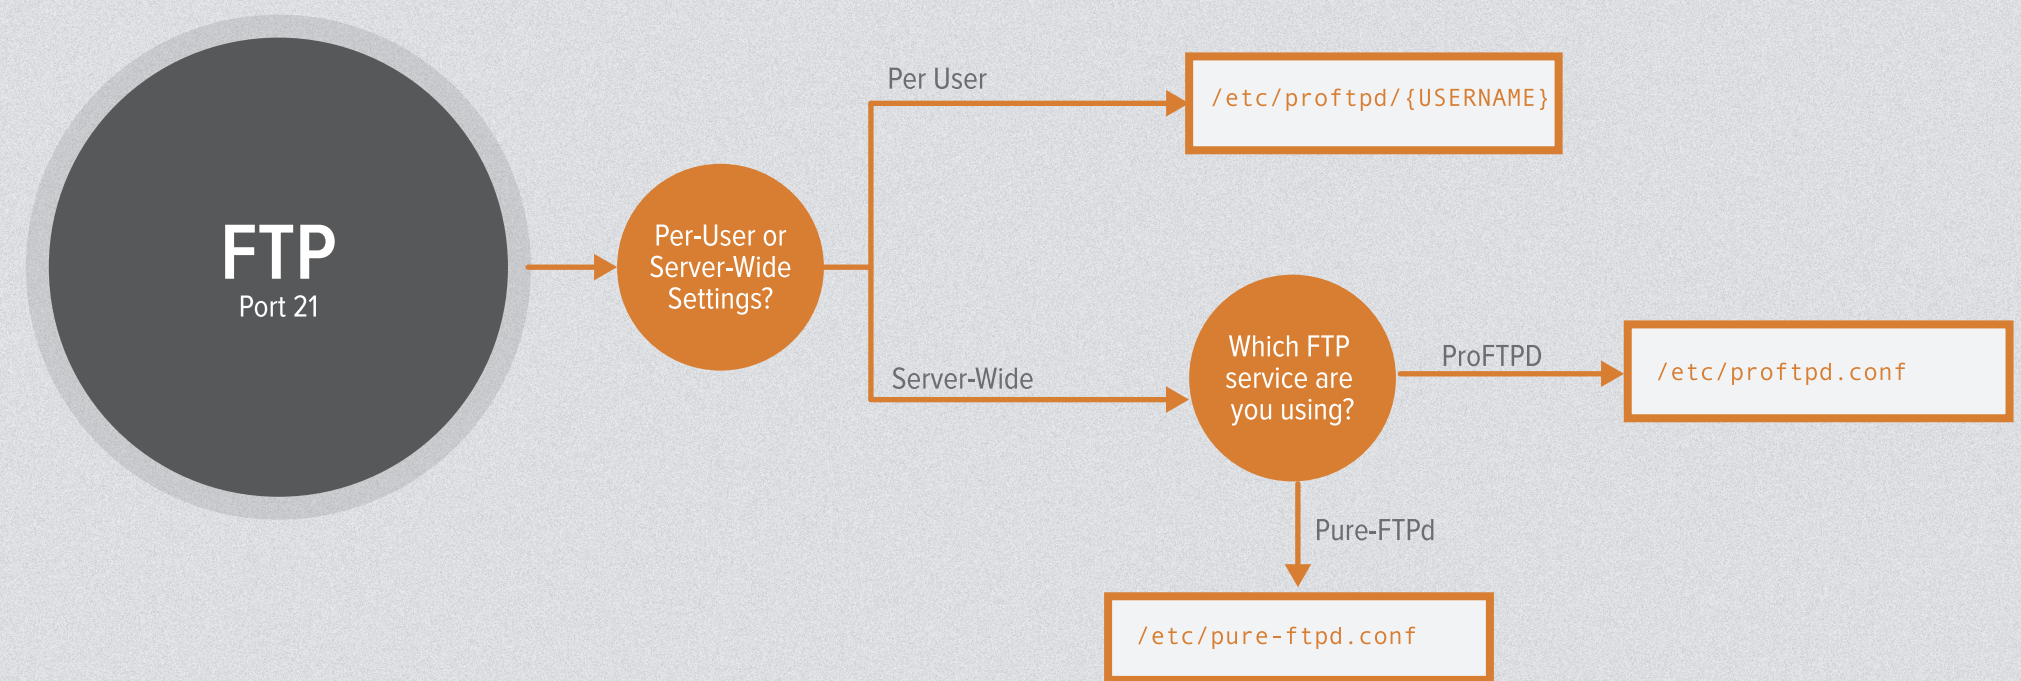

CONFIGURATION FLOW CHART

cPanel & WHM Version 11.38

Directory Level PHP Configuration for Apache

PHP Environment Type	DSO	suPHP	CGI	FastCGI
Customizable via php.ini?	Yes	Yes	Yes	Yes
php.ini must contain full PHP configuration?	No	No	Yes	Yes
Customizable via .htaccess without htscanner?	Yes	No	No	No