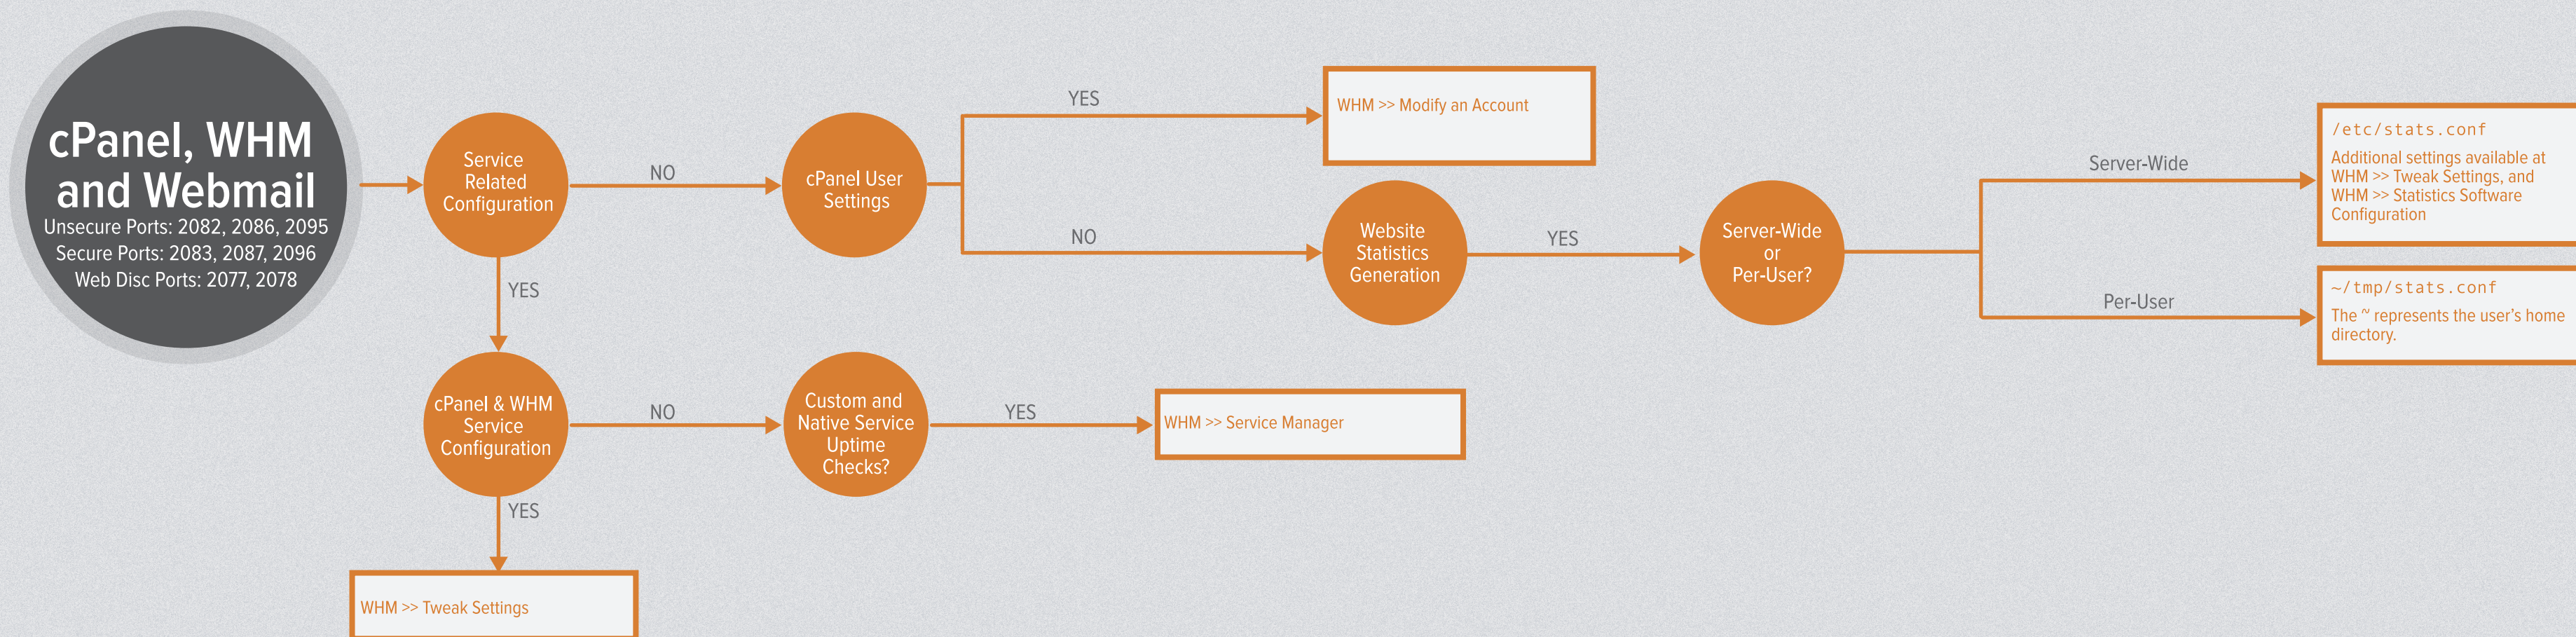

CONFIGURATION FLOW CHART

cPanel & WHM Version 11.38

Directory Level PHP Configuration for Apache

PHP Environment Type	DSO	suPHP	CGI	FastCGI
Customizable via php.ini?	Yes	Yes	Yes	Yes
php.ini must contain full PHP configuration?	No	No	Yes	Yes
Customizable via .htaccess without htscanner?	Yes	No	No	No