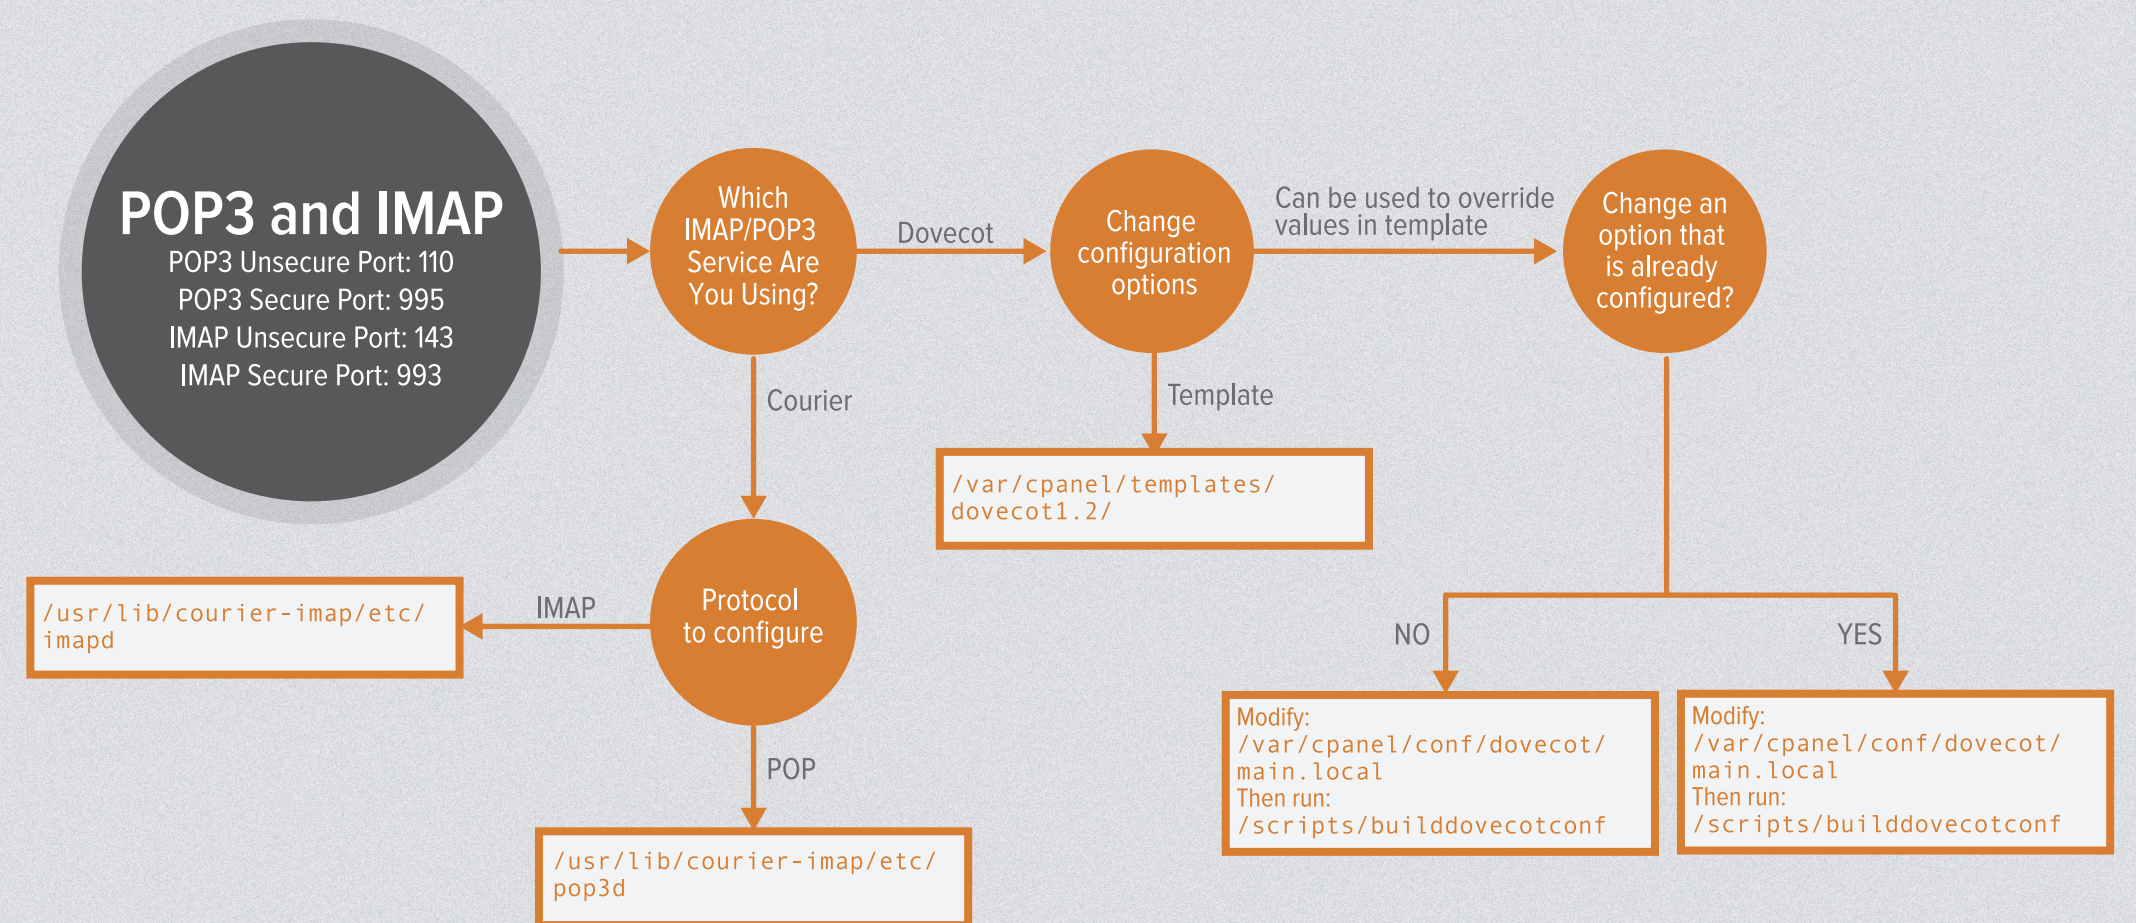

CONFIGURATION FLOW CHART

cPanel & WHM Version 11.38

Directory Level PHP Configuration for Apache

PHP Environment Type	DSO	suPHP	CGI	FastCGI
Customizable via php.ini?	Yes	Yes	Yes	Yes
php.ini must contain full PHP configuration?	No	No	Yes	Yes
Customizable via .htaccess without htscanner?	Yes	No	No	No